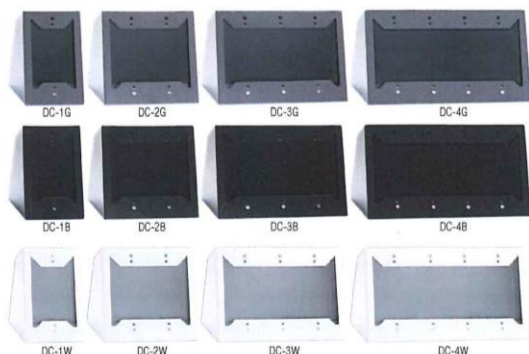

DC-1, DC-2, DC-3, DC-4

Tabletop Boxes for Decora® Remote Controls and Panels