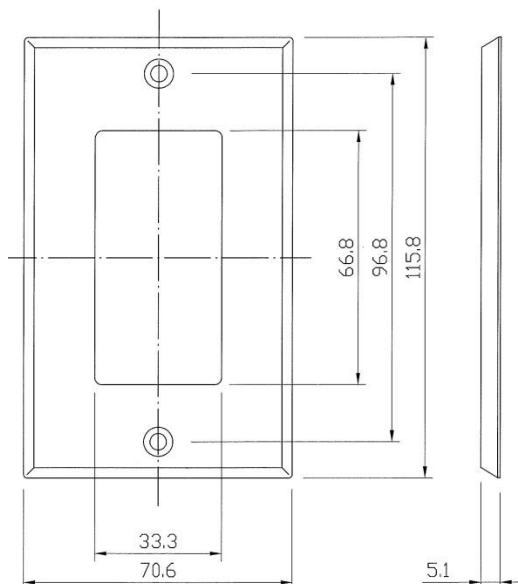

デ コ ラ Decora®

デコラと言うと耳馴れているような気がしますが、化粧品にもデコラと呼ばれている製品があるせいかもしれません。

RDL は、音響制御機器、照明制御機器、映像制御機器、通信制御機器並びにそれらのスイッチに使われるデコラ関連機器を多数販売しております。

1. デコラの基本寸法

RM-DFP1 デコラプレートのblank・パネルです。

電工のコスモシリーズのアウトレットボックスに取り付けることができます。

The DC-1, 2, 3 and 4 desktop chassis hold one, two, three or four Decora®-style products, including RDL remote controls and connector plates. Installation is facilitated using the included mounting plate, which allows the chassis to mount to a tabletop or on a vertical surface such as a cabinet or wall. The plate is secured in position, then the chassis slides into a locked position where it is secured with screws. Model numbers with a suffix "W" are white, with a suffix "B" are black; with a suffix "G" are gray to complement RDL stainless steel remote controls and plates. All DC- boxes are constructed from welded steel with a high quality powder coated finish.

RM-D3

Rack Mount for 3 Decora® Modules

The RM-D3 is a 1 RU rack panel that allows the mounting of 3 Decora products, such as RDL® remote controls and D-Series connector plates. The installer can label each installed module behind an included protection lens. (Height: 25 inch 6.3 mm, Length: 1.3 inch 3.3 cm)