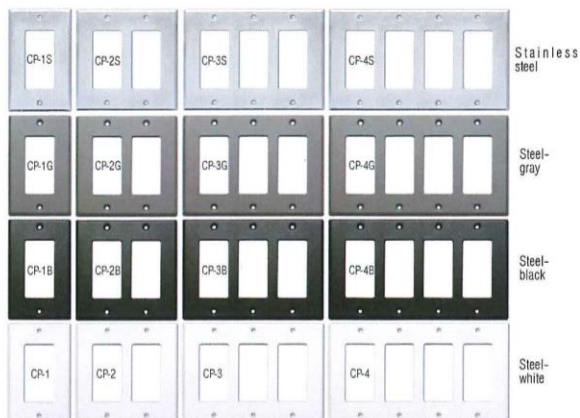

2. RDL のデコラ対応アクセサリ

CP-1, CP-2, CP-3 & CP-4

Cover Plates For use with RDL SMB-1, SMB-2, SMB-3, SMB-4, DC-1, DC-2, DC-3, DC-4, WB-1U and WB-2U.