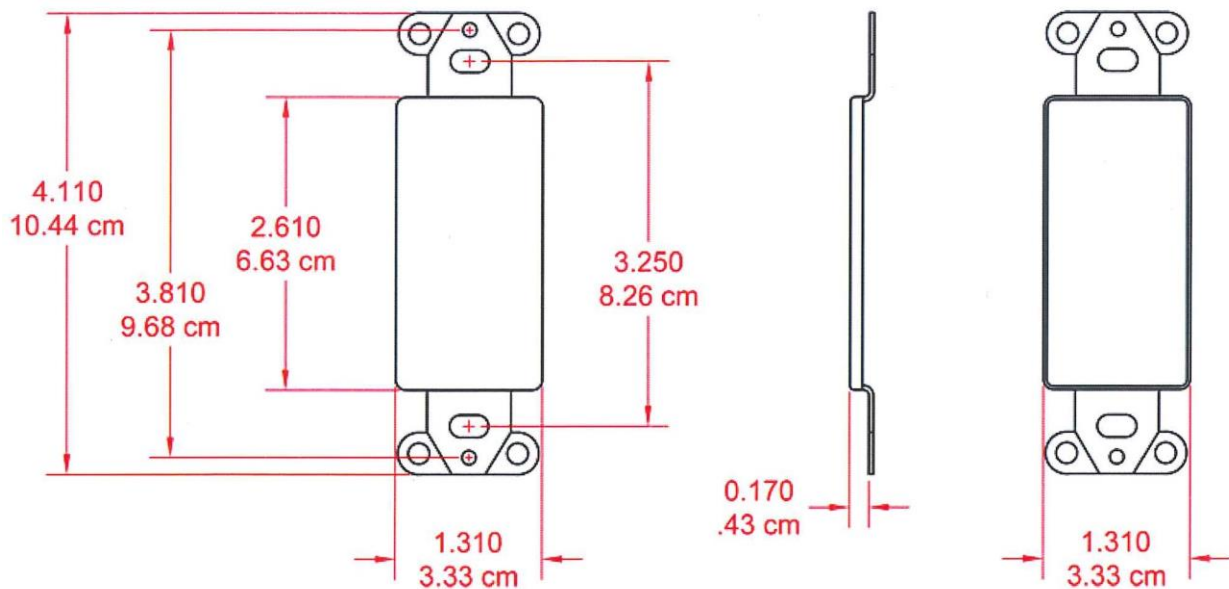

デ コ ラ Decora®

デコラと言うと耳馴れているような気がしますが、化粧品にもデコラと呼ばれている製品があるせいかもしれません。

RDL は、音響制御機器、照明制御機器、映像制御機器、通信制御機器並びにそれらのスイッチに使われるデコラ関連機器を多数販売しております。

1. デコラの基本寸法

RM-DFP1 デコラプレートのblank・パネルです。

電工のコスモシリーズのアウトレットボックスに取り付けることができます。

The DC-1, 2, 3 and 4 desktop chassis hold one, two, three or four Decora®-style products, including RDL remote controls and connector plates. Installation is facilitated using the included mounting plate, which allows the chassis to mount to a tabletop or on a vertical surface such as a cabinet or wall. The plate is secured in position, then the chassis slides into a locked position where it is secured with screws. Model numbers with a suffix "W" are white, with a suffix "B" are black; with a suffix "G" are gray to complement RDL stainless steel remote controls and plates. All DC- boxes are constructed from welded steel with a high quality powder coated finish.

RM-D3

Rack Mount for 3 Decora® Modules

The RM-D3 is a 1 RU rack panel that allows the mounting of 3 Decora products, such as RDL® remote controls and D-Series connector plates. The installer can label each installed module behind an included protection lens. (Height: 25 inch 6.3 mm, Length: 1.3 inch 3.3 cm)

RM-D9

Rack Mount for 9 Decora® Modules

The RM-D9 is a 3 RU rack panel that allows the mounting of 9 Decora products, such as RDL remote controls and D-Series connector plates. The installer can label each installed module behind an included protection lens. (Height: 25 inch 6.3 mm, Length: 1.3 inch 3.3 cm)