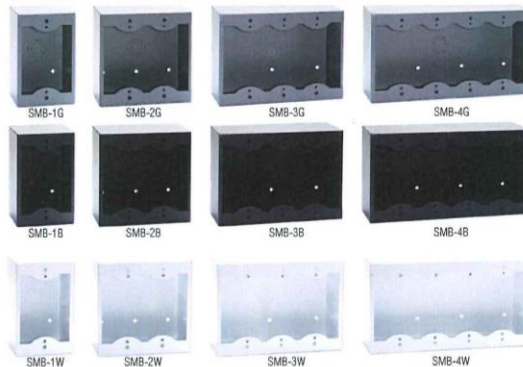

SMB-1, SMB-2, SMB-3, SMB-4

Surface Mount Boxes for Decora® Controls and Panels